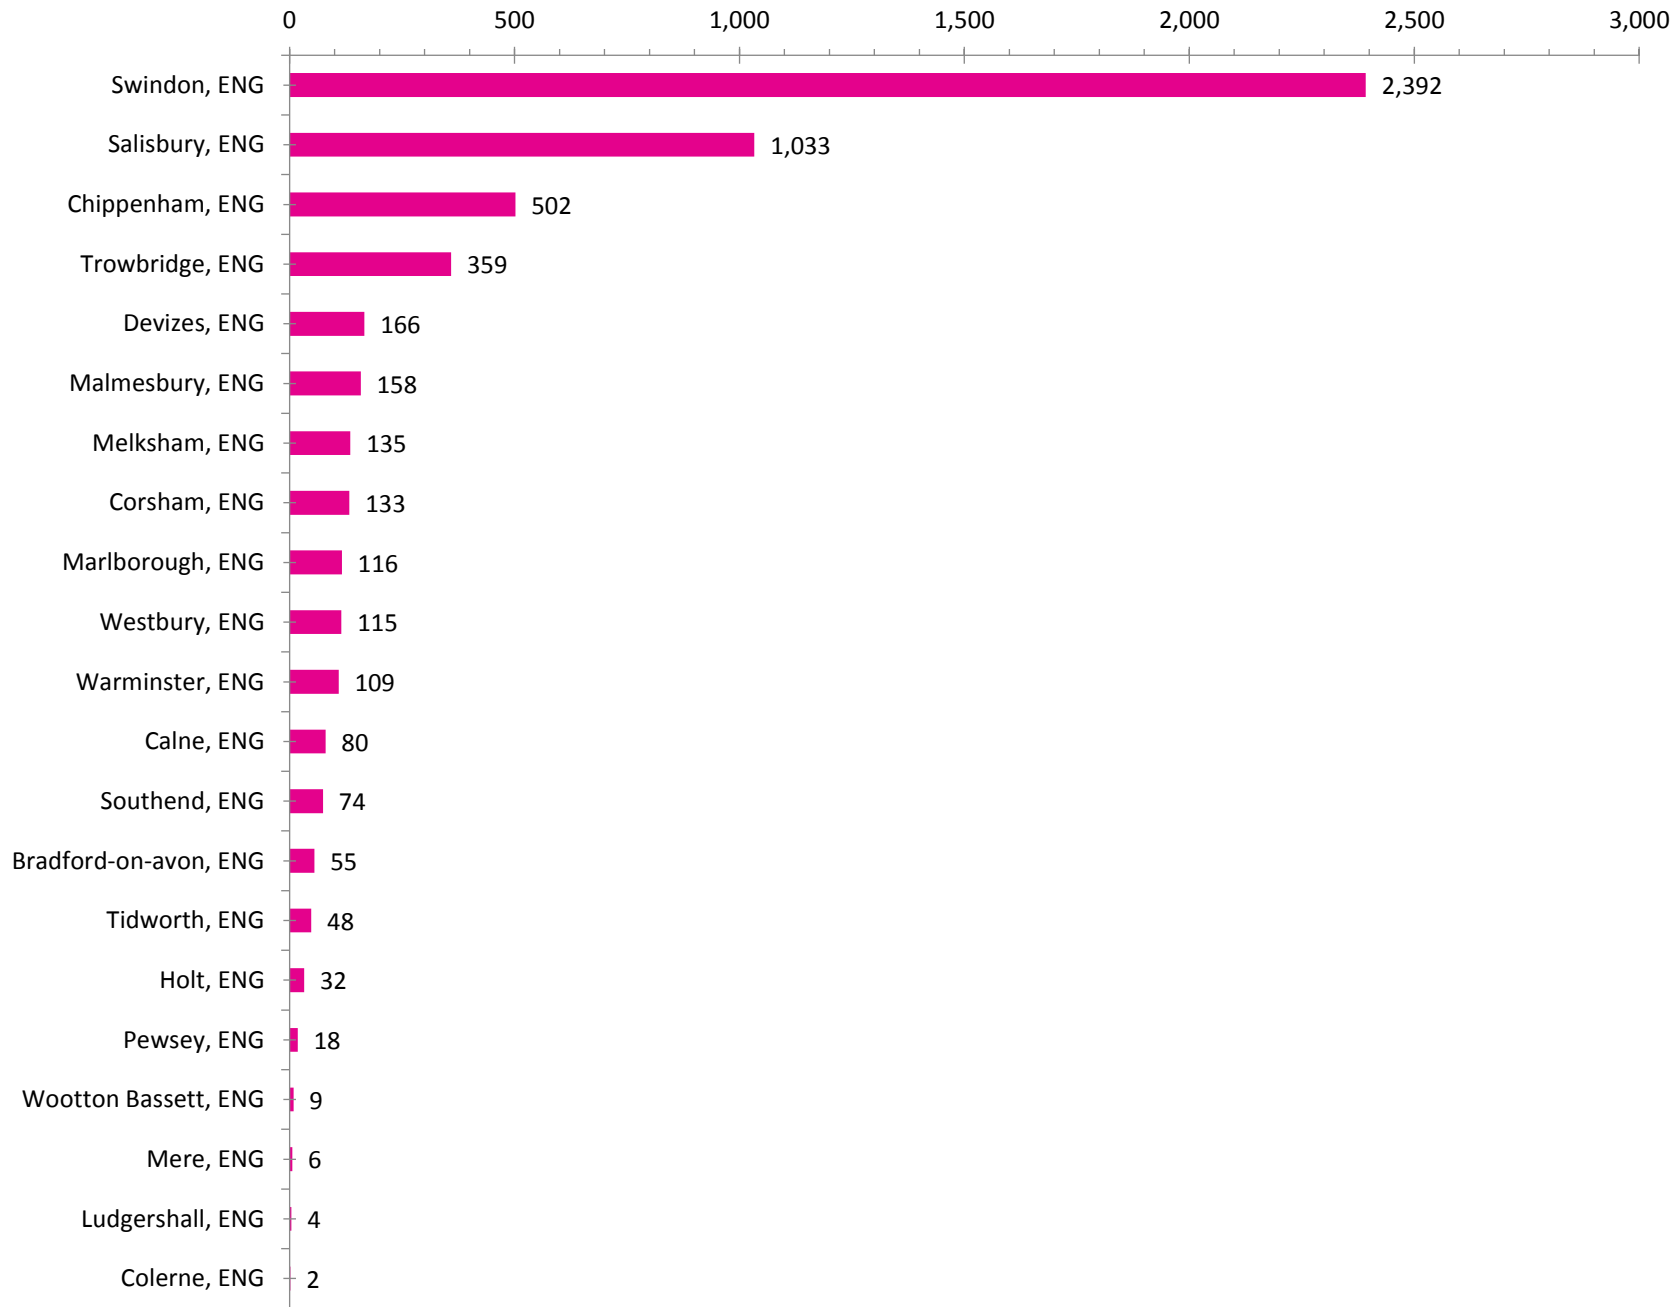

**Monthly LMI Report for
SWINDON WILTSHIRE
September 2021**

Source: Labour Insights

Employers with the Most Job Openings

Experience by Education

Top Detailed Industries

Top Titles

Top Cities

Salary (Advertised)