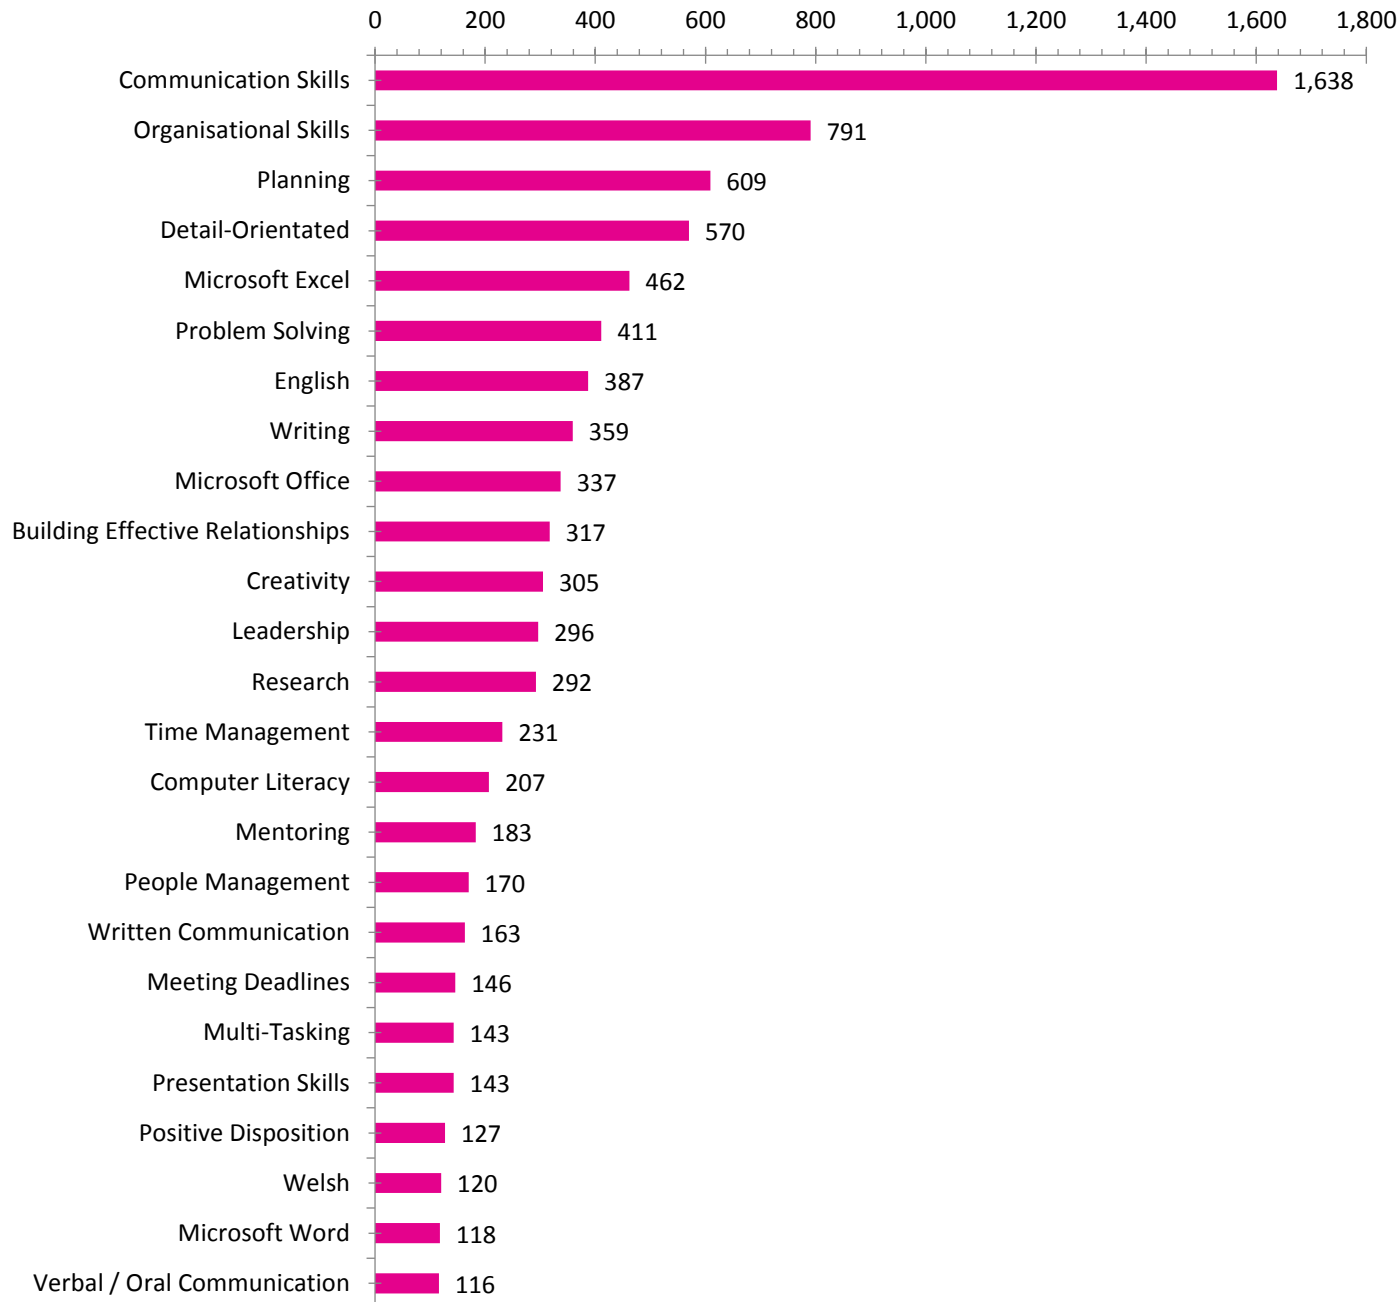

**Monthly LMI Report for
SWINDON WILTSHIRE
September 2021**

Source: Labour Insights

Employers with the Most Job Openings

Experience by Education

Top Detailed Industries

Top Titles

Top Cities

Salary (Advertised)

Skill Clusters in Demand

Skills in Greatest Demand

Soft skills in Greatest Demand

IT Skills in Greatest Demand