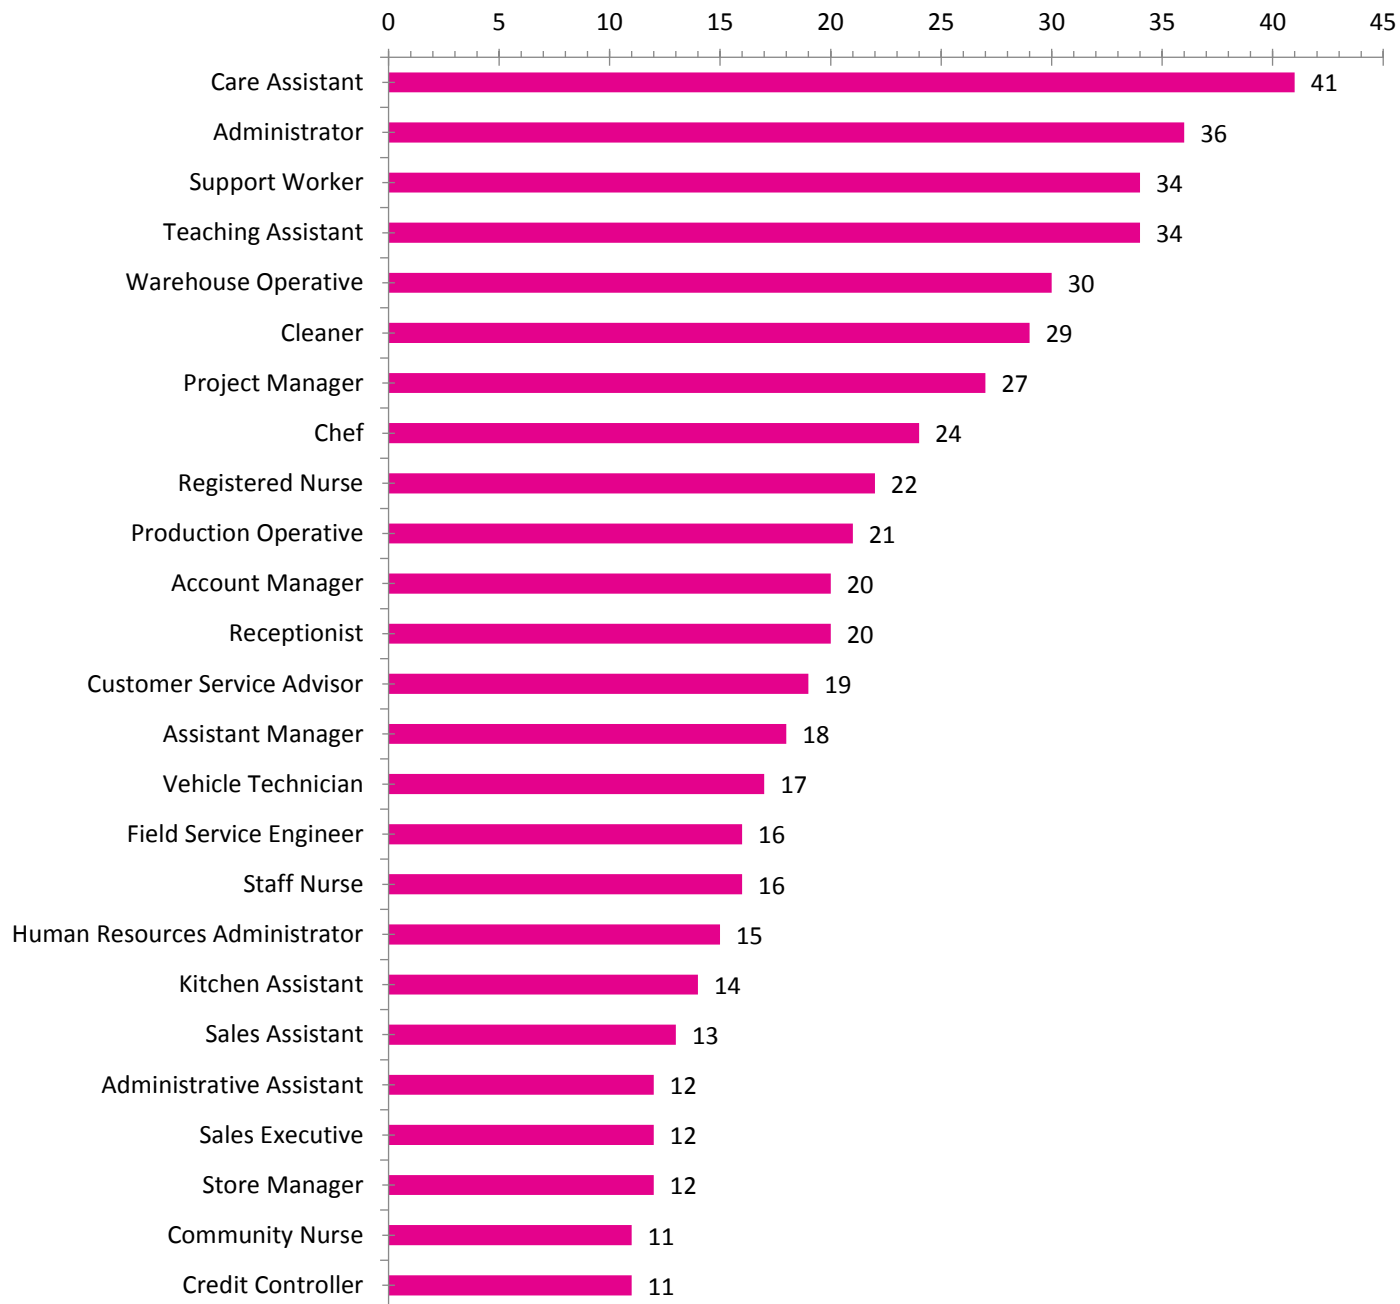

**Monthly LMI Report for
SWINDON WILTSHIRE
September 2021**

Source: Labour Insights

Employers with the Most Job Openings

Experience by Education

Top Detailed Industries

Top Titles

Top Cities

Salary (Advertised)

Skill Clusters in Demand

Skills in Greatest Demand

Soft skills in Greatest Demand

IT Skills in Greatest Demand