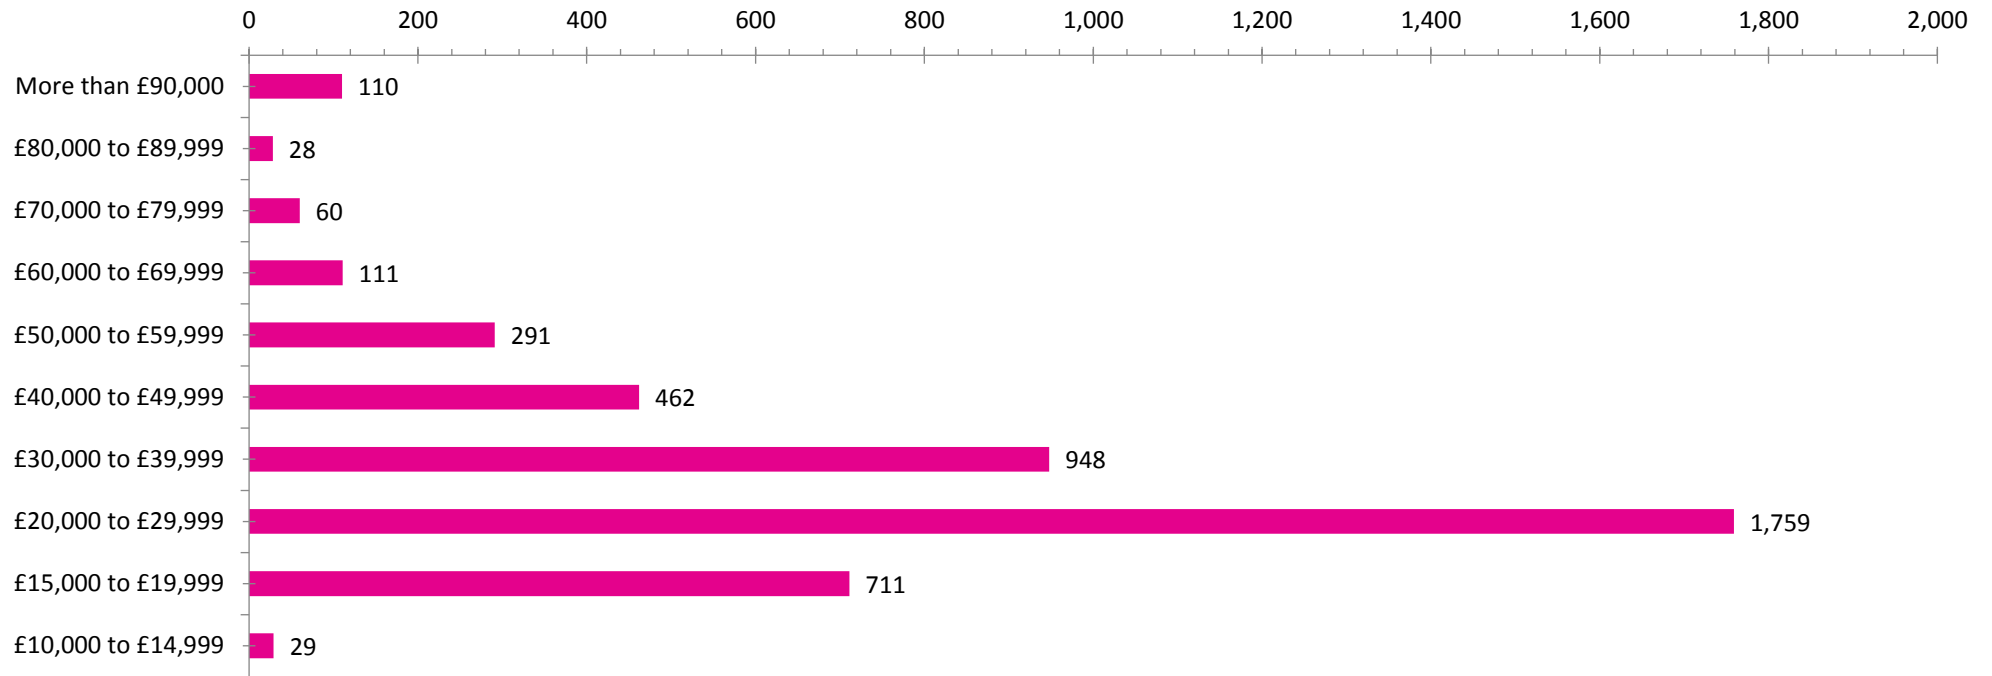

**Monthly LMI Report for
SWINDON WILTSHIRE
September 2021**

Source: Labour Insights

Employers with the Most Job Openings

Experience by Education

Top Detailed Industries

Top Titles

Top Cities

Salary (Advertised)