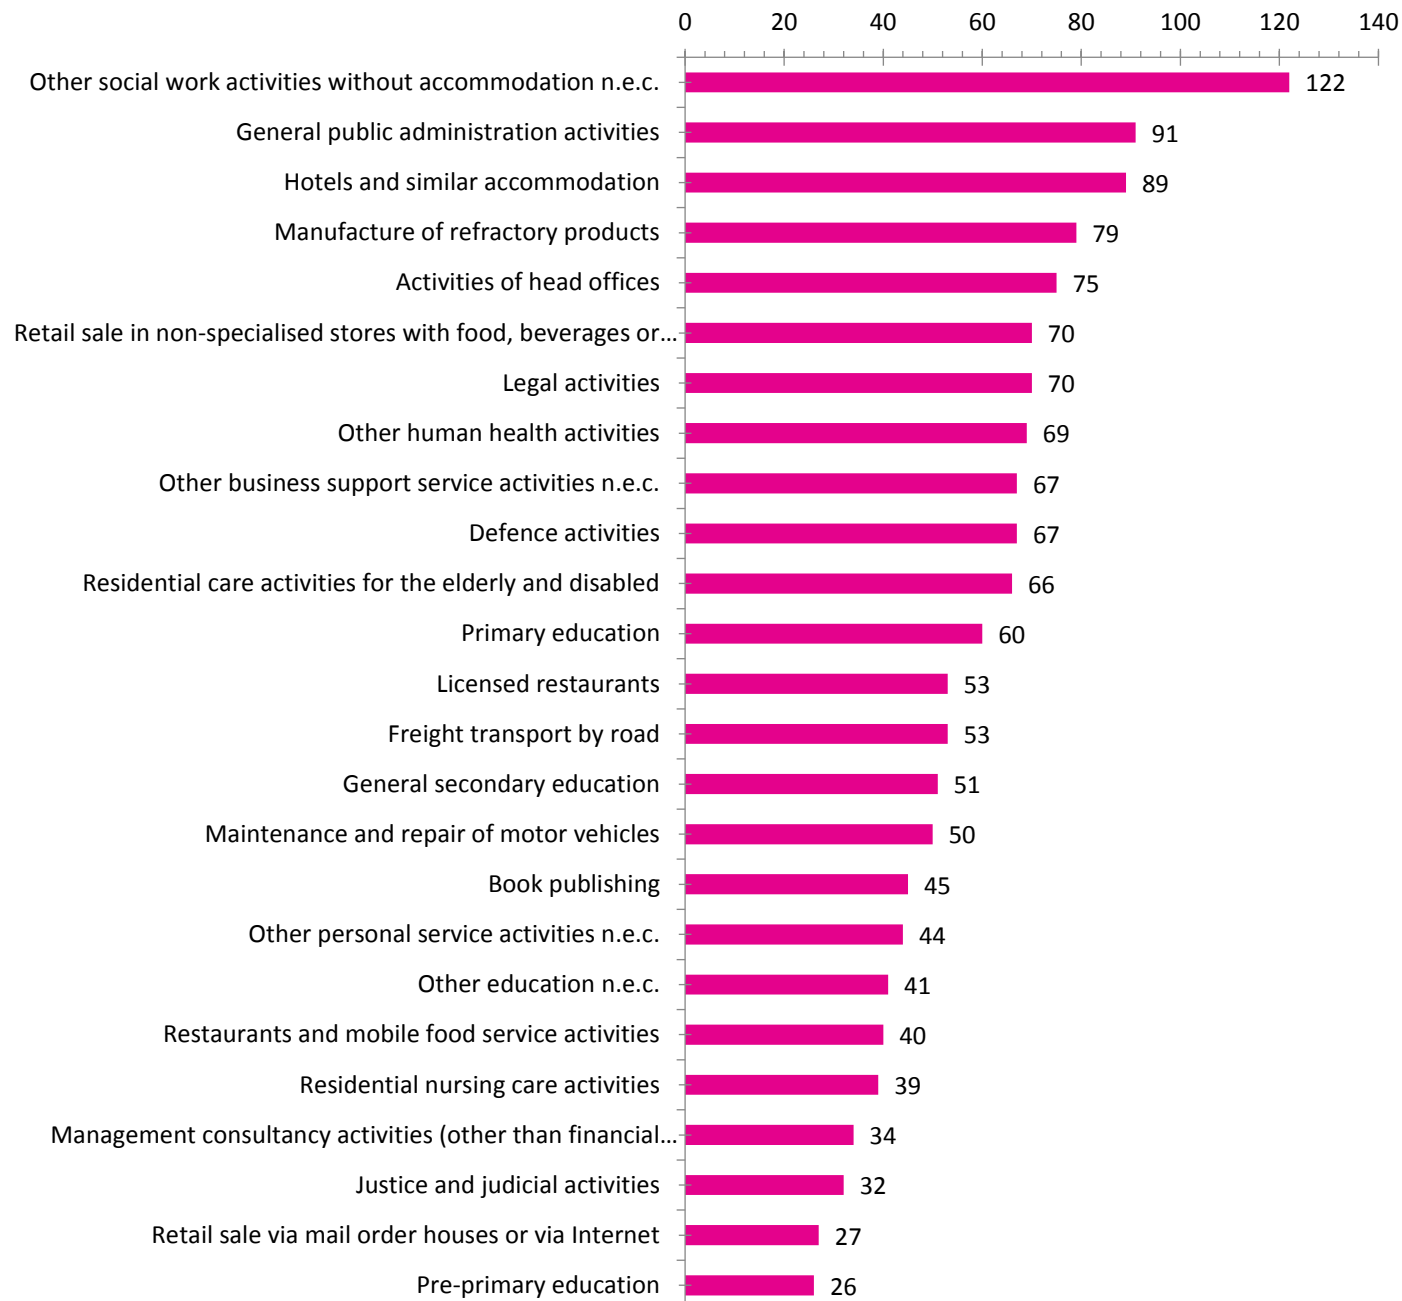

**Monthly LMI Report for
SWINDON WILTSHIRE
September 2021**

Source: Labour Insights

Employers with the Most Job Openings

Experience by Education

Top Detailed Industries

Top Titles

Top Cities

Salary (Advertised)

Skill Clusters in Demand

Skills in Greatest Demand

Soft skills in Greatest Demand

IT Skills in Greatest Demand