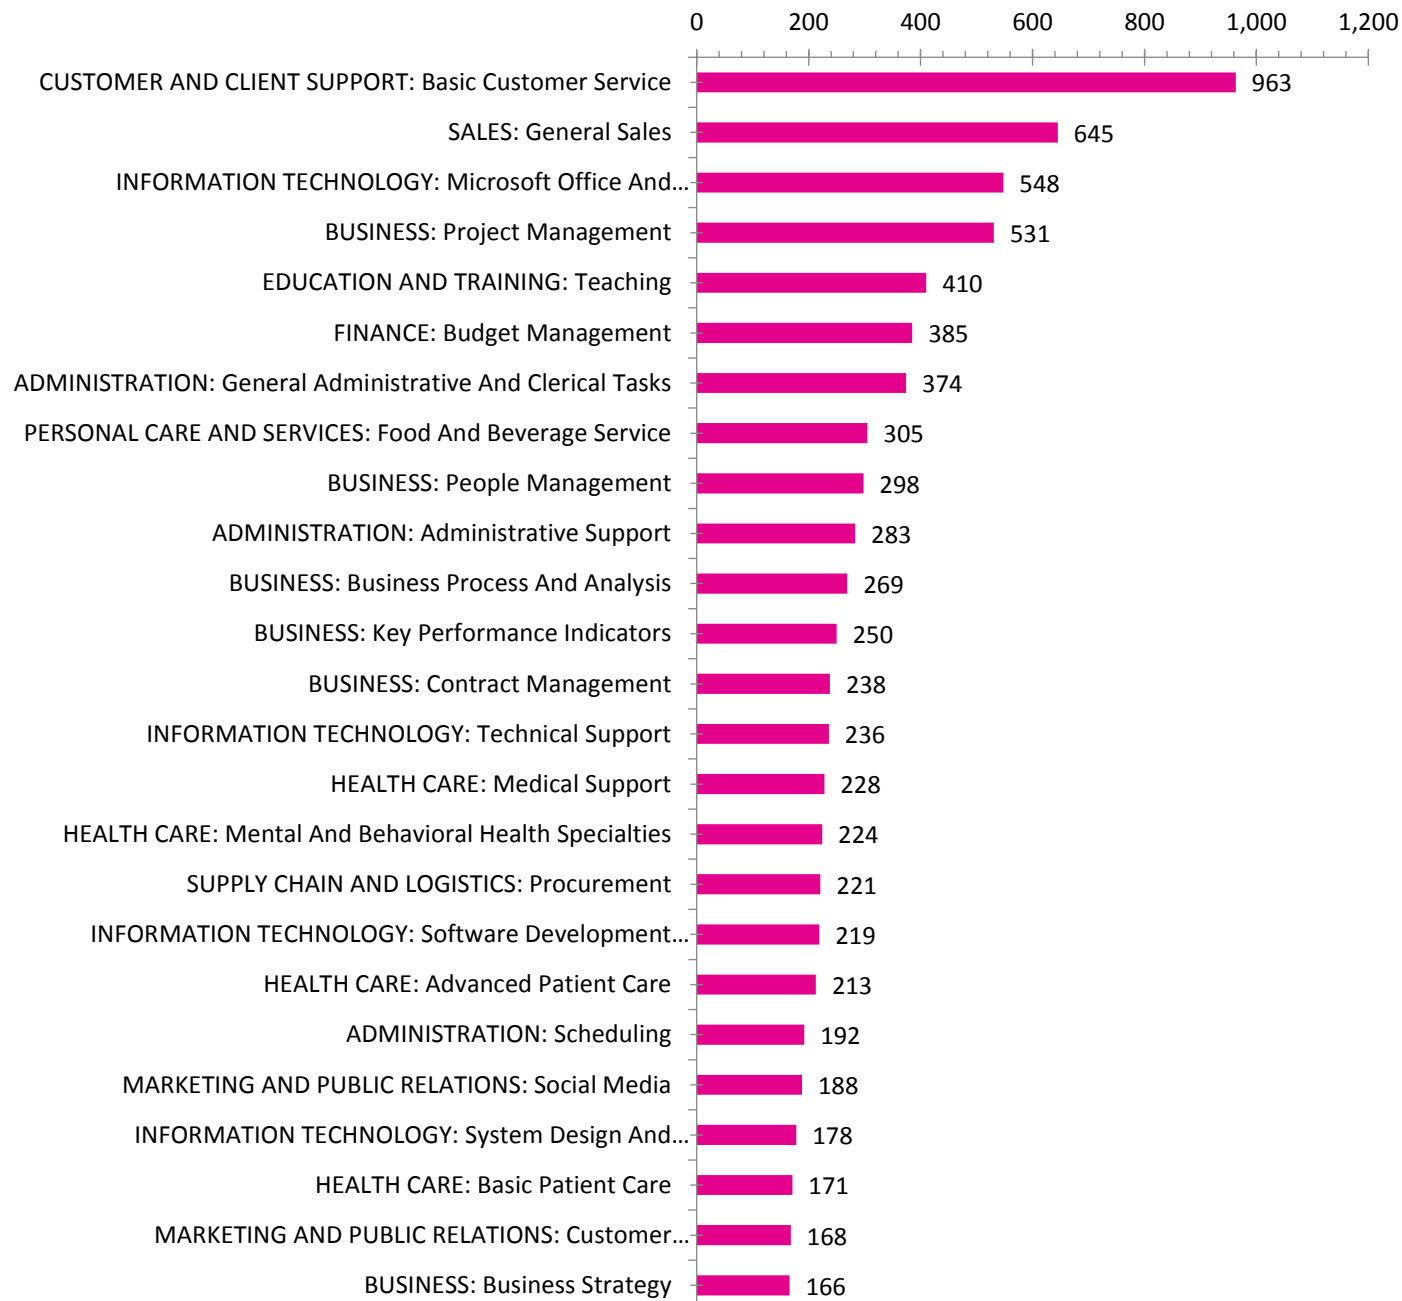

**Monthly LMI Report for
SWINDON WILTSHIRE
September 2021**

Source: Labour Insights

Employers with the Most Job Openings

Experience by Education

Top Detailed Industries

Top Titles

Top Cities

Salary (Advertised)

Skill Clusters in Demand

Skills in Greatest Demand

Soft skills in Greatest Demand

IT Skills in Greatest Demand