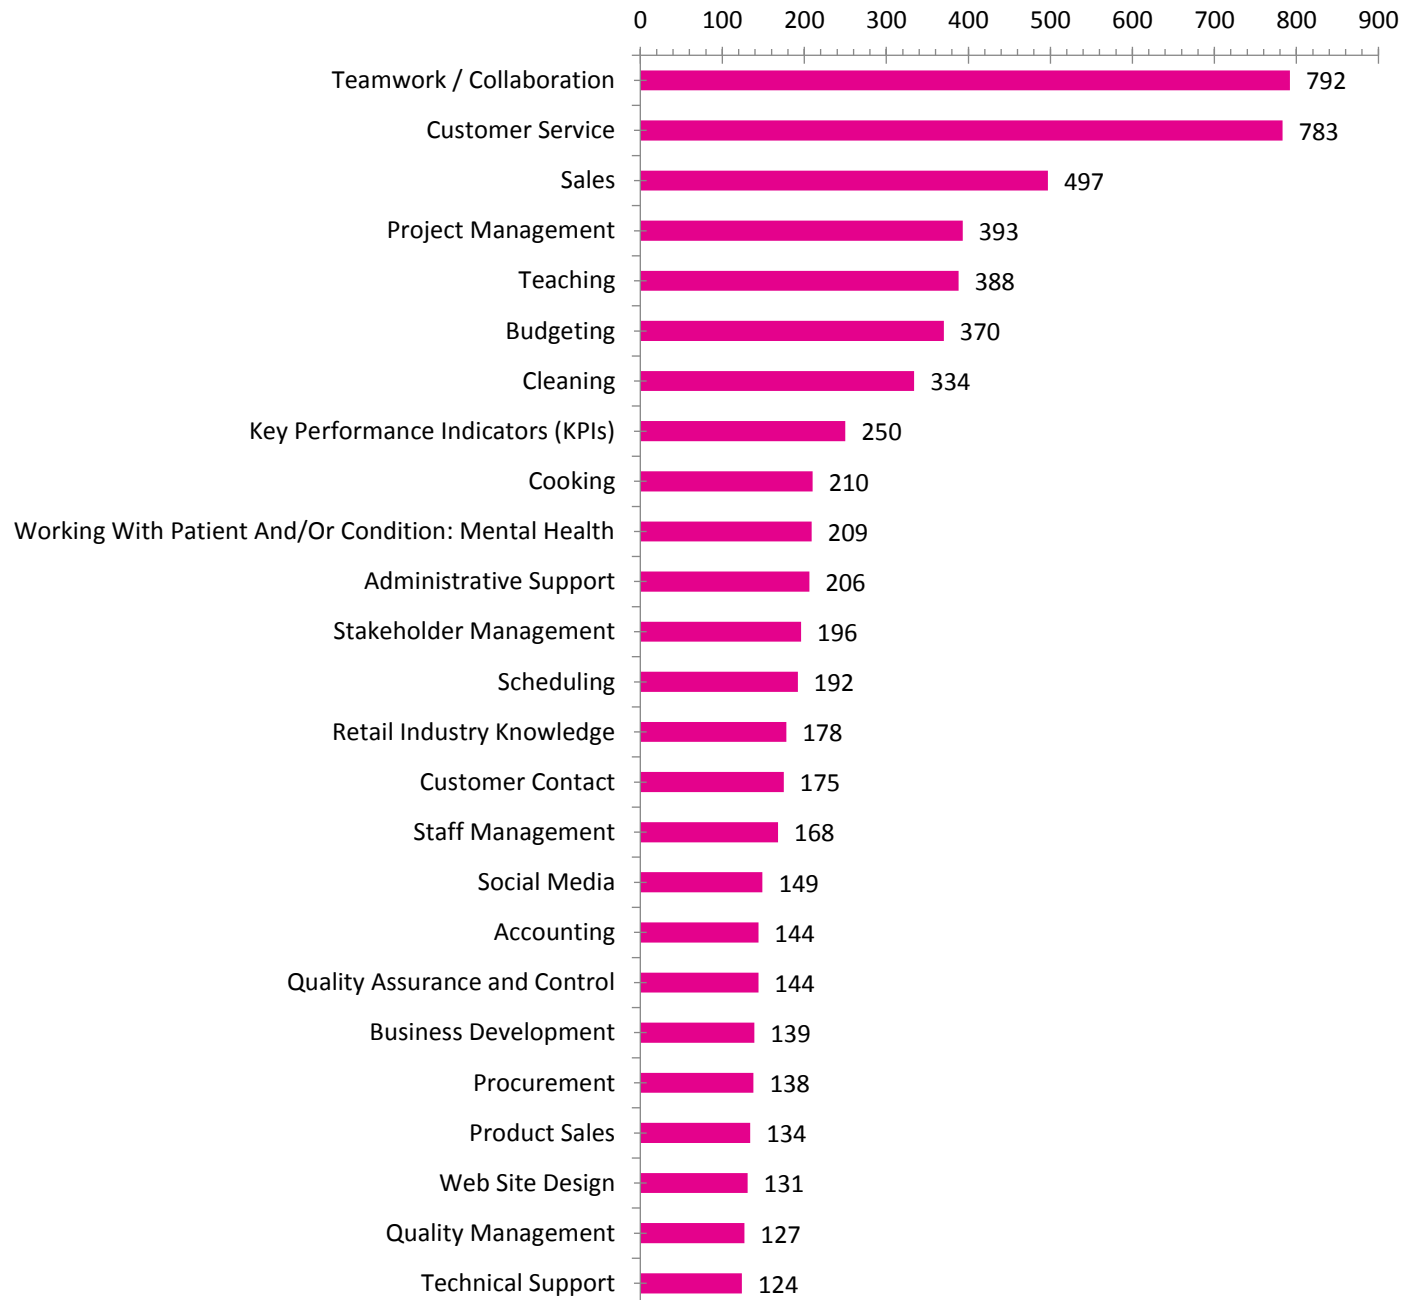

**Monthly LMI Report for
SWINDON WILTSHIRE
September 2021**

Source: Labour Insights

Employers with the Most Job Openings

Experience by Education

Top Detailed Industries

Top Titles

Top Cities

Salary (Advertised)

Skill Clusters in Demand

Skills in Greatest Demand

Soft skills in Greatest Demand

IT Skills in Greatest Demand