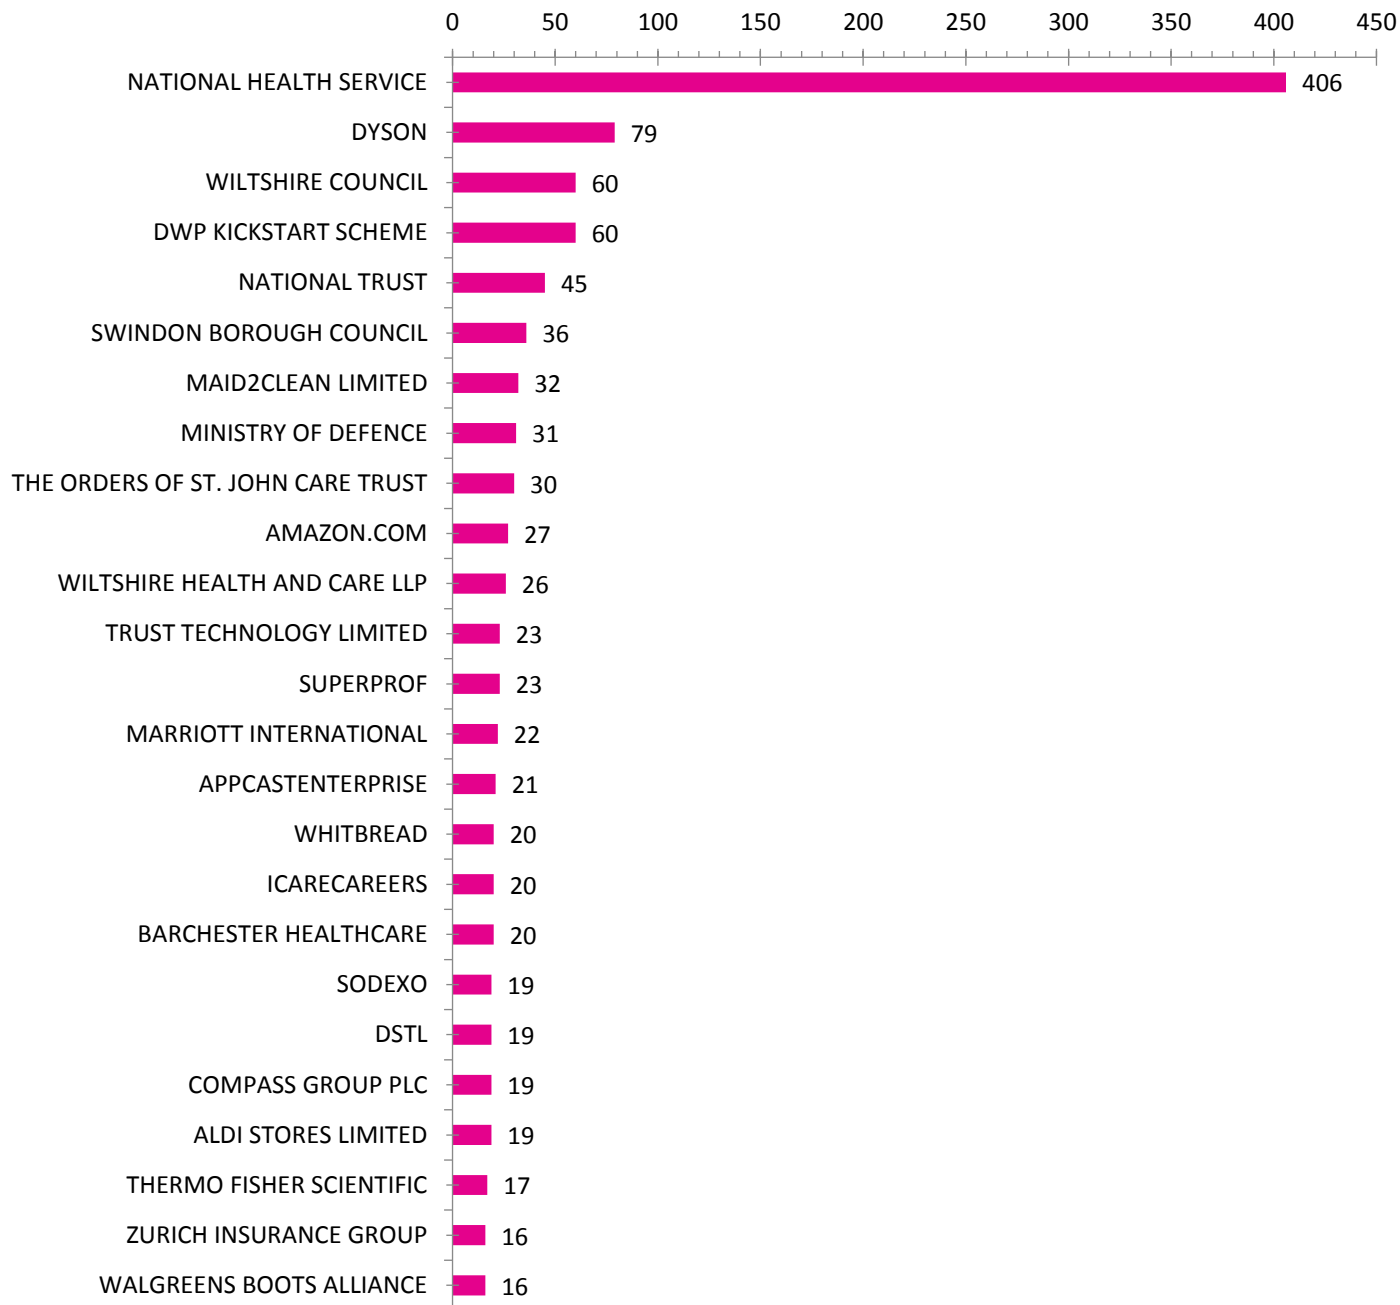

**Monthly LMI Report for
SWINDON WILTSHIRE
September 2021**

Source: Labour Insights

Employers with the Most Job Openings

Experience by Education

Top Detailed Industries

Top Titles

Top Cities

Salary (Advertised)